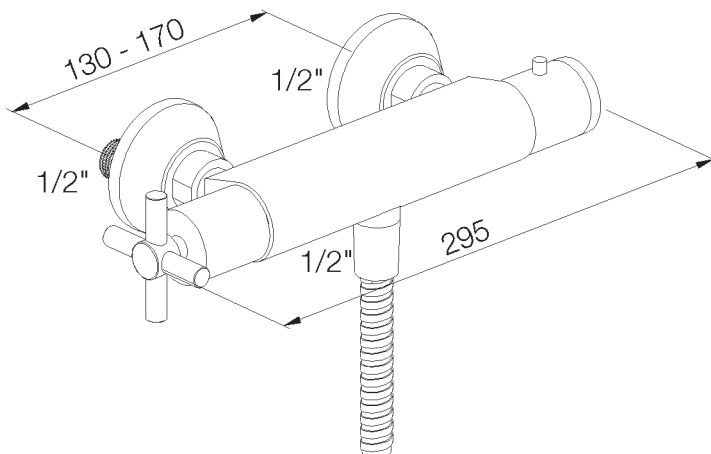

Picture

Product details

Weight : 1,9 kg

Internal mechanism : Ceramic valve 1/4 turn
Thermostatic wax cartridge

Technical drawing

RA0.V01