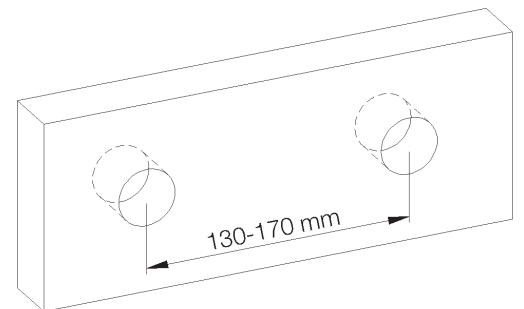

Picture

Product details

Weight : 1,9 kg

Internal mechanism : Ceramic valve 1/4 turn
Thermostatic wax cartridge

Technical drawing

RA0.V01